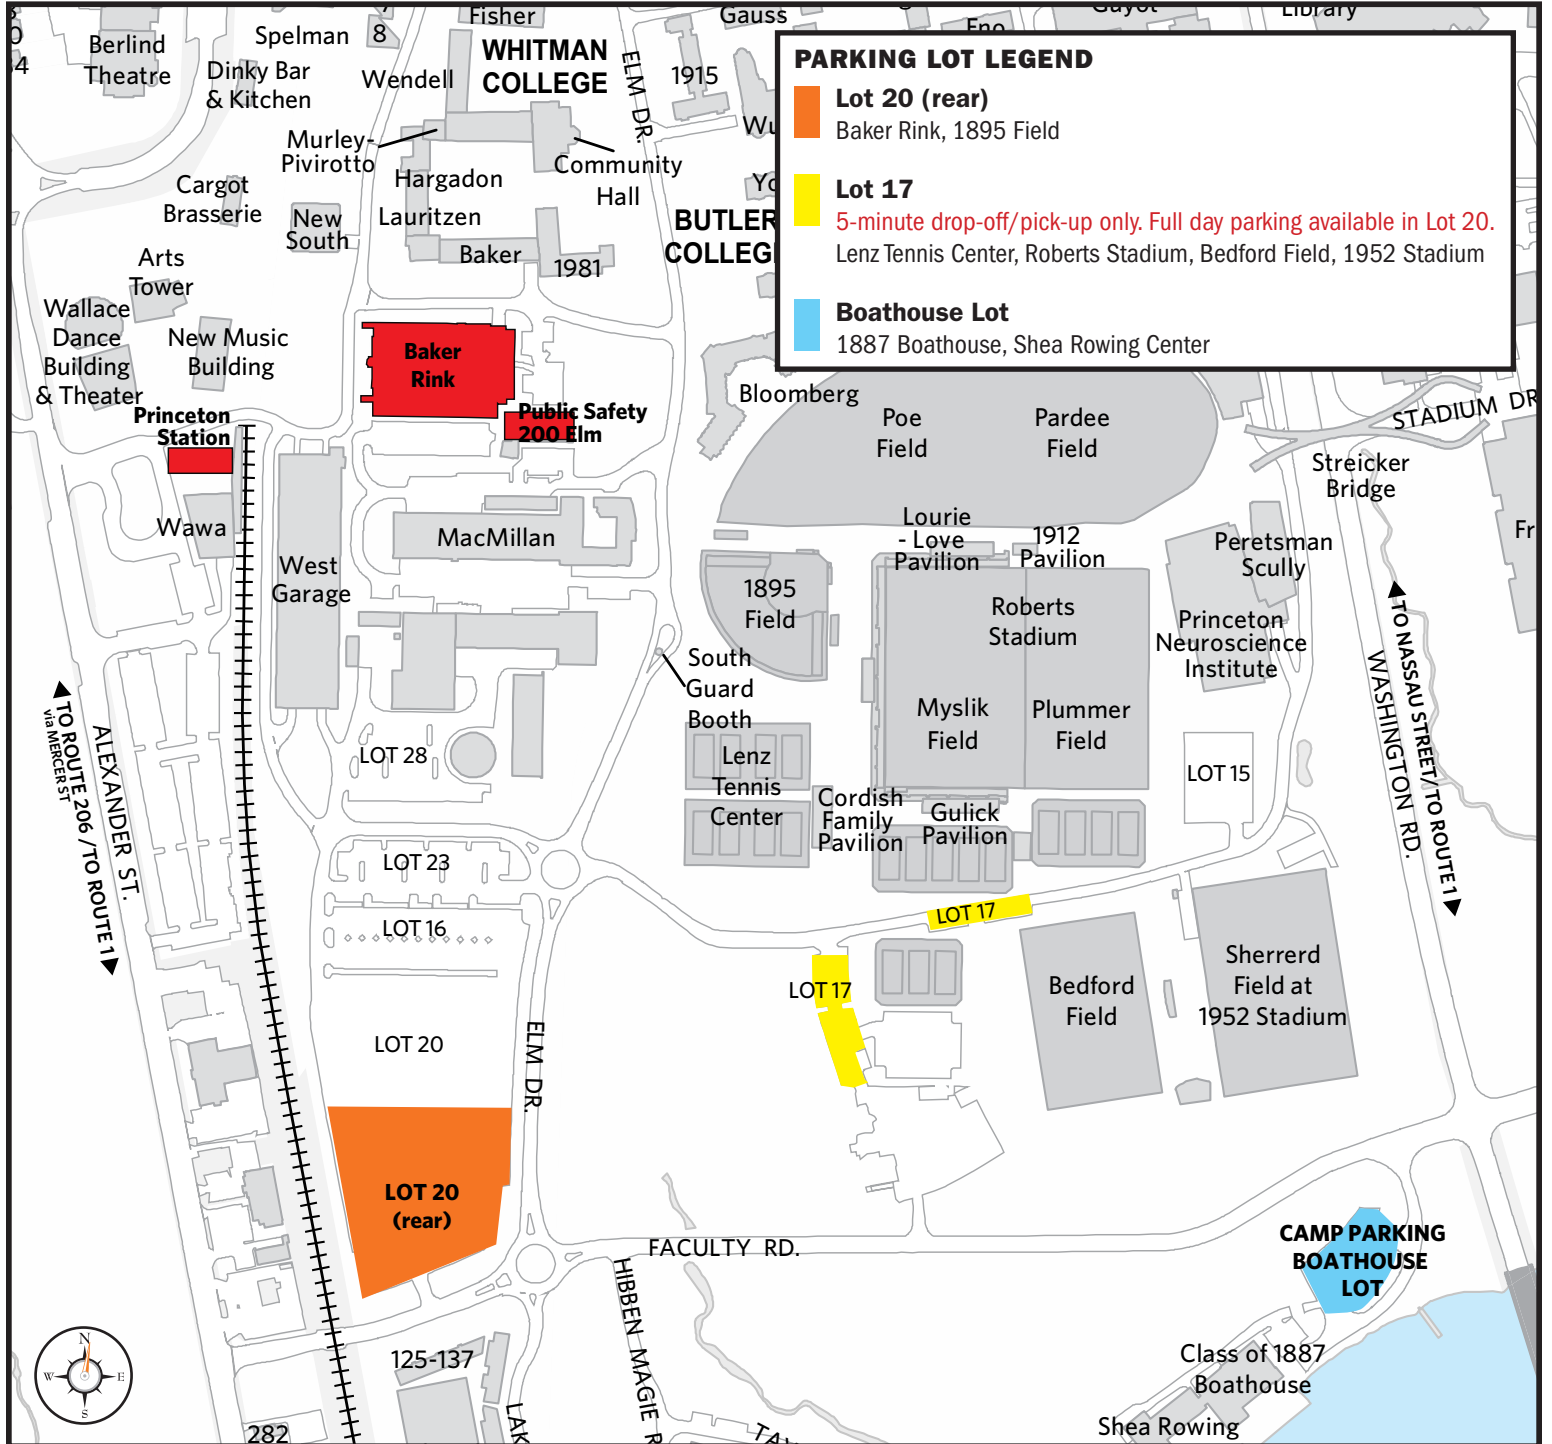

PRINCETON SPORTS CAMPS PARKING MAP (EAST CAMPUS)

609.258.3369 • www.princetonsportscamps.com

DIRECTIONS Recorded driving directions are available for callers with touchtone phones at 609.258.2222.

PARKING Please consult the Parking Lot Legend to determine available parking based on your check-in location. Individuals parking in areas other than designated check-in/check-out parking lots are subject to ticketing and/or towing at the owner's expense.

Parking is not permitted along roadways. All vehicles must be parked with a lined space.

LATE ARRIVALS Please check your camper information packet for specific information regarding late arrivals.

PRINCETON SPORTS CAMPS PARKING MAP (WEST CAMPUS)

609.258.3369 • www.princetonportscamps.com

DIRECTIONS Recorded driving directions are available for callers with touchtone phones at 609.258.2222.

PARKING Please consult the Parking Lot Legend to determine available parking based on your check-in location. Individuals parking in areas other than designated check-in/check-out parking lots are subject to ticketing and/or towing at the owner's expense.

Parking is not permitted along roadways. All vehicles must be parked with a lined space.

LATE ARRIVALS Please check your camper information packet for specific information regarding late arrivals.