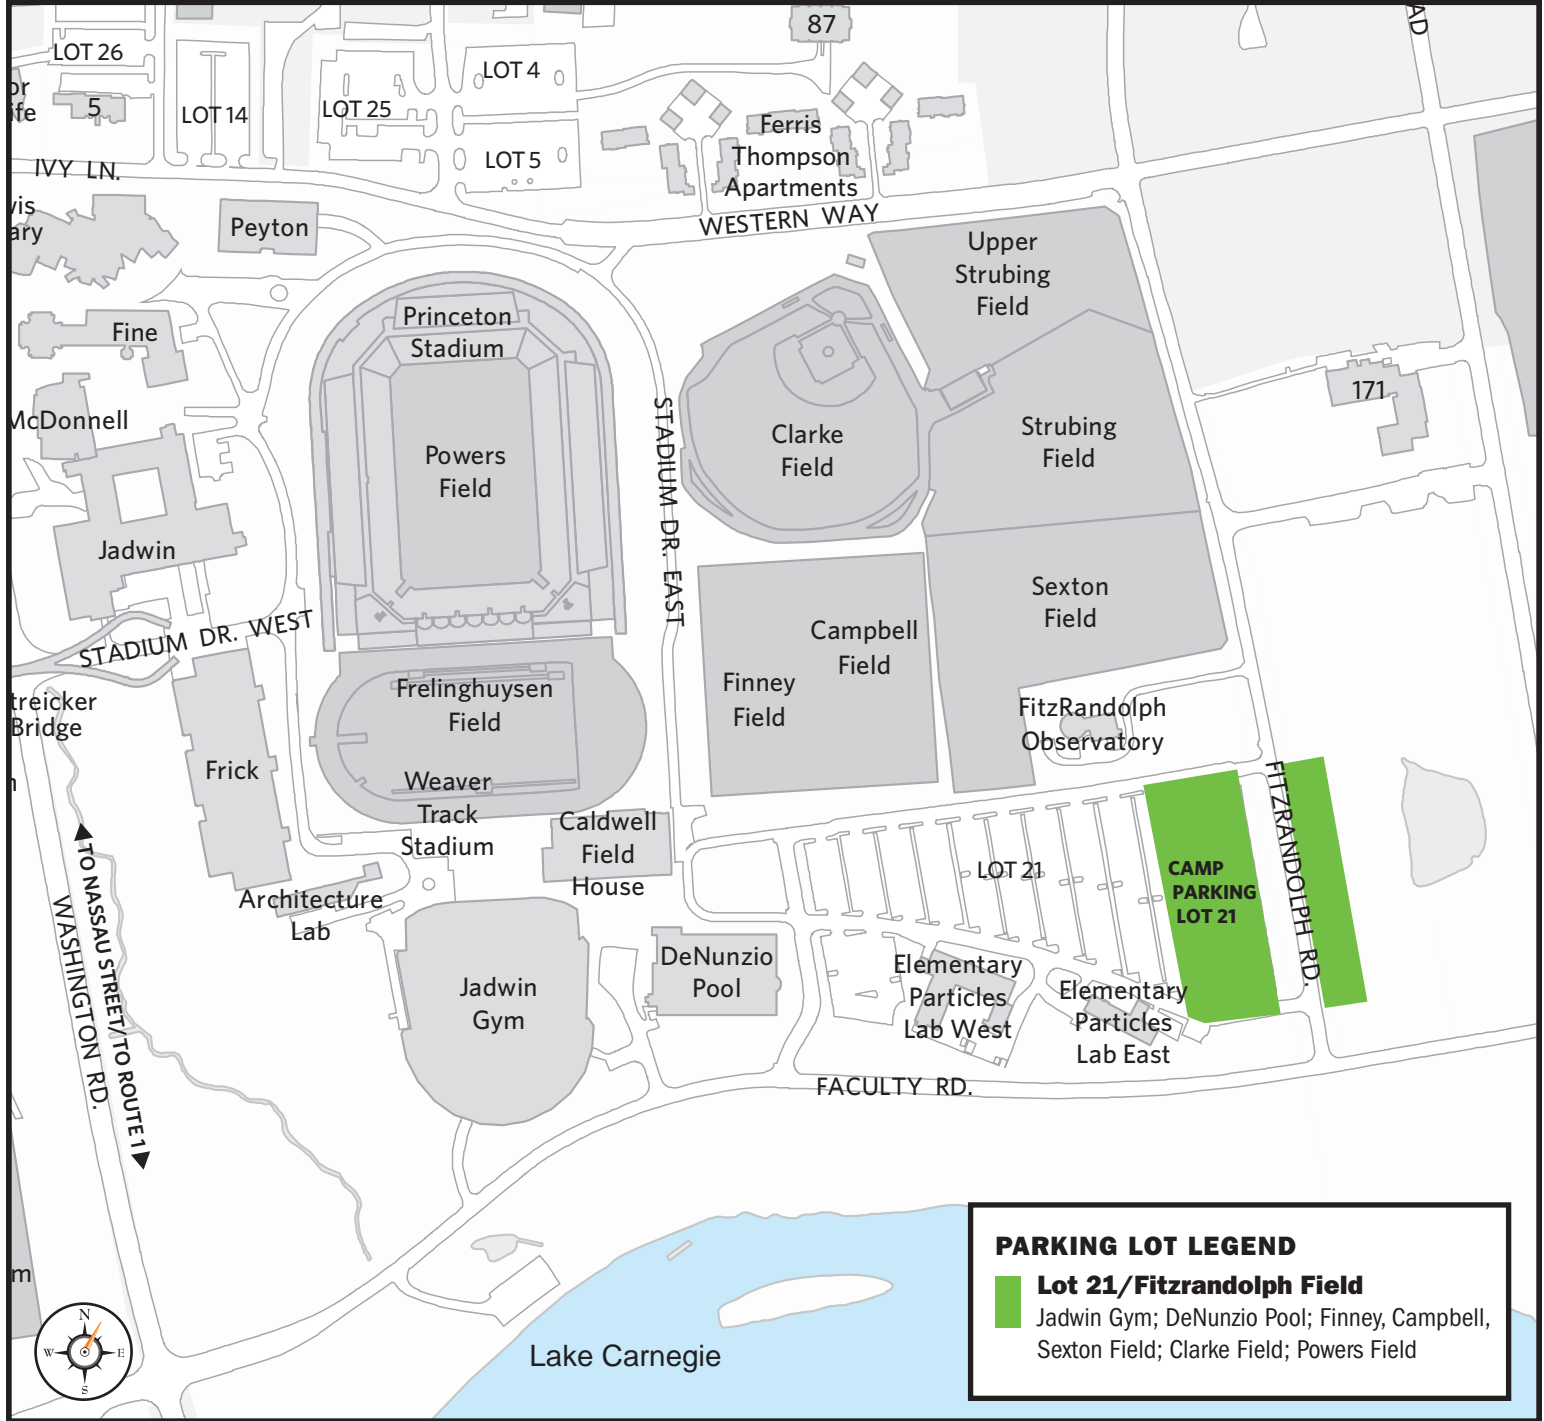

PRINCETON SPORTS CAMPS PARKING MAP (EAST CAMPUS)

609.258.3369 • www.princetonsportscamps.com

DIRECTIONS Recorded driving directions are available for callers with touchtone phones at 609.258.2222.

PARKING Please consult the Parking Lot Legend to determine available parking based on your check-in location. Individuals parking in areas other than designated check-in/check-out parking lots are subject to ticketing and/or towing at the owner's expense.

Parking is not permitted along roadways. All vehicles must be parked with a lined space.

LATE ARRIVALS Please check your camper information packet for specific information regarding late arrivals.

PRINCETON SPORTS CAMPS PARKING MAP (WEST CAMPUS)

609.258.3369 • www.princetonportscamps.com

DIRECTIONS Recorded driving directions are available for callers with touchtone phones at 609.258.2222.

PARKING Please consult the Parking Lot Legend to determine available parking based on your check-in location. Individuals parking in areas other than designated check-in/check-out parking lots are subject to ticketing and/or towing at the owner's expense.

Parking is not permitted along roadways. All vehicles must be parked with a lined space.

LATE ARRIVALS Please check your camper information packet for specific information regarding late arrivals.